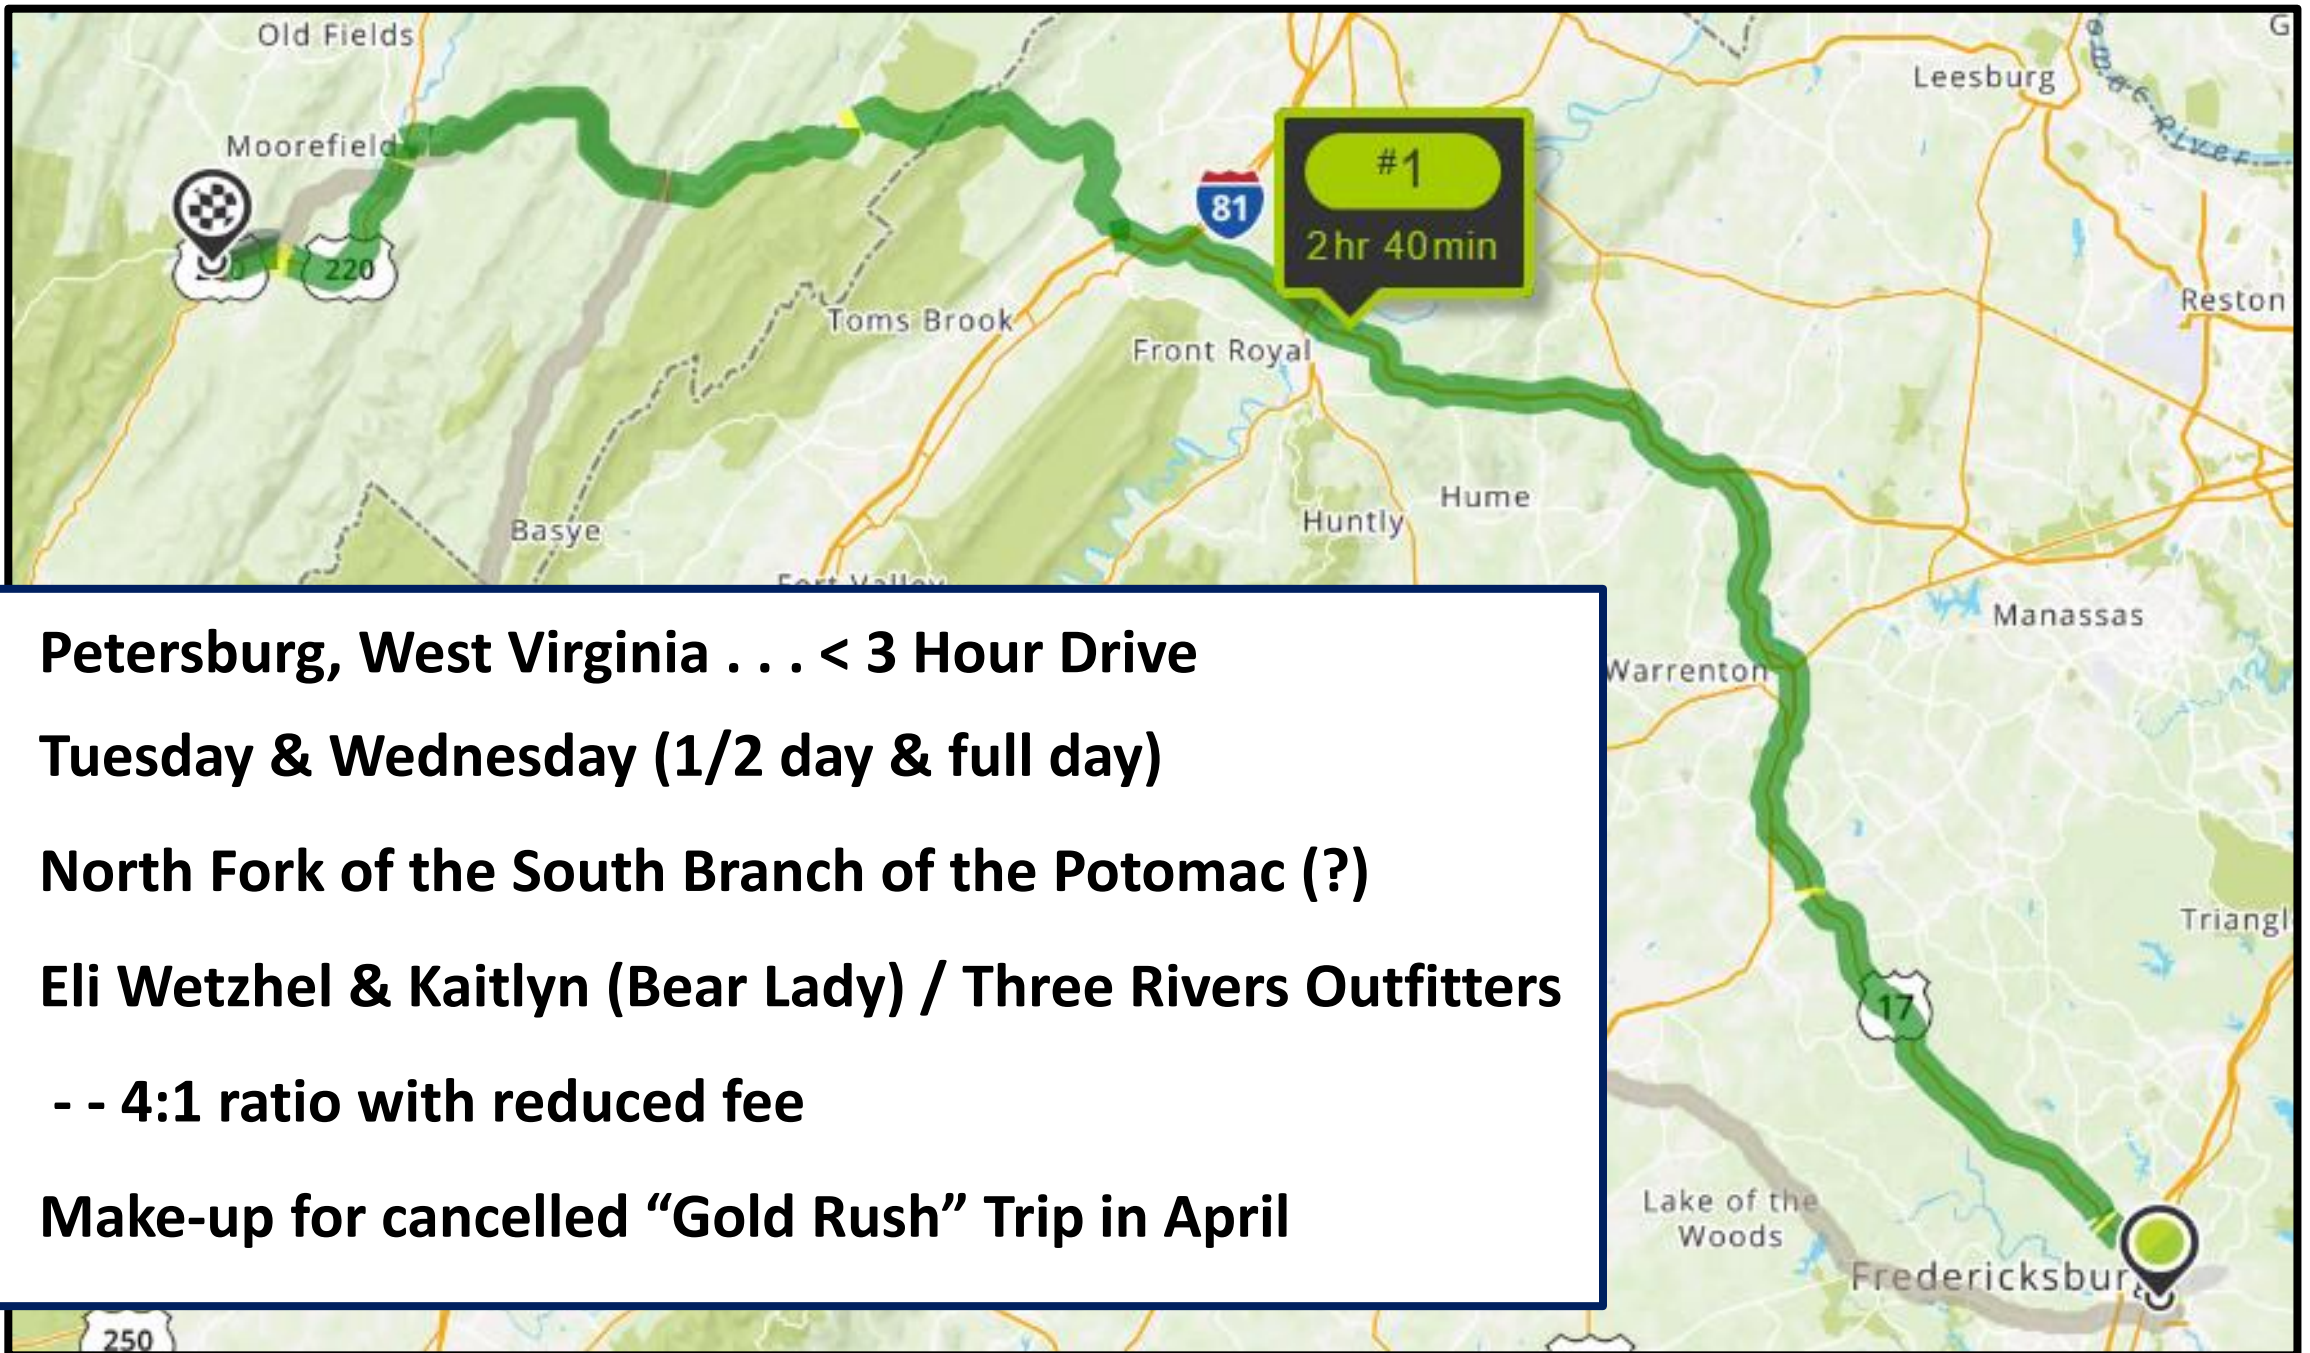

# Prospecting for Gold

**(West Virginia) Golden Rainbow Trout**

- **Petersburg, West Virginia . . . < 3 Hour Drive**
- **Tuesday & Wednesday (1/2 day & full day)**
- **North Fork of the South Branch of the Potomac (?)**
- **Eli Wetzhel & Kaitlyn (Bear Lady) / Three Rivers Outfitters**
  - - 4:1 ratio with reduced fee
- **Make-up for cancelled “Gold Rush” Trip in April**

# **(West Virginia) Golden Rainbow Trout**

- **Naturally Occurring Rainbow Mutation**
- **Noted, separated, & selectively bred at Petersburg Hatchery in 1955**
- **Six years of selective breeding = the WV Golden Rainbow**

# And Some Other Interesting Fish

**WV Brown**

**Spawning Creek Chub**

# Prospecting for Gold

**(West Virginia) Golden Rainbow Trout**