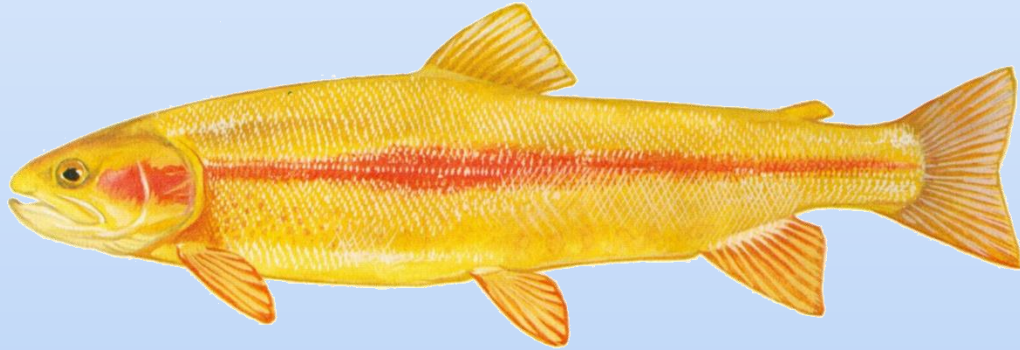

# Prospecting for Gold

**(West Virginia) Golden Rainbow Trout**

- **Petersburg, West Virginia . . . < 3 Hour Drive**
- **Tuesday & Wednesday (1/2 day & full day)**
- **North Fork of the South Branch of the Potomac (?)**
- **Eli Wetzhel & Kaitlyn (Bear Lady) / Three Rivers Outfitters**
  - - 4:1 ratio with reduced fee
- **Make-up for cancelled “Gold Rush” Trip in April**

- **Looking for Golden Rainbows, Tigers, & the WV Slam**

# **(West Virginia) Golden Rainbow Trout**

- **Naturally Occurring Rainbow Mutation**
- **Noted, separated, & selectively bred at Petersburg Hatchery in 1955**
- **Six years of selective breeding = the WV Golden Rainbow**